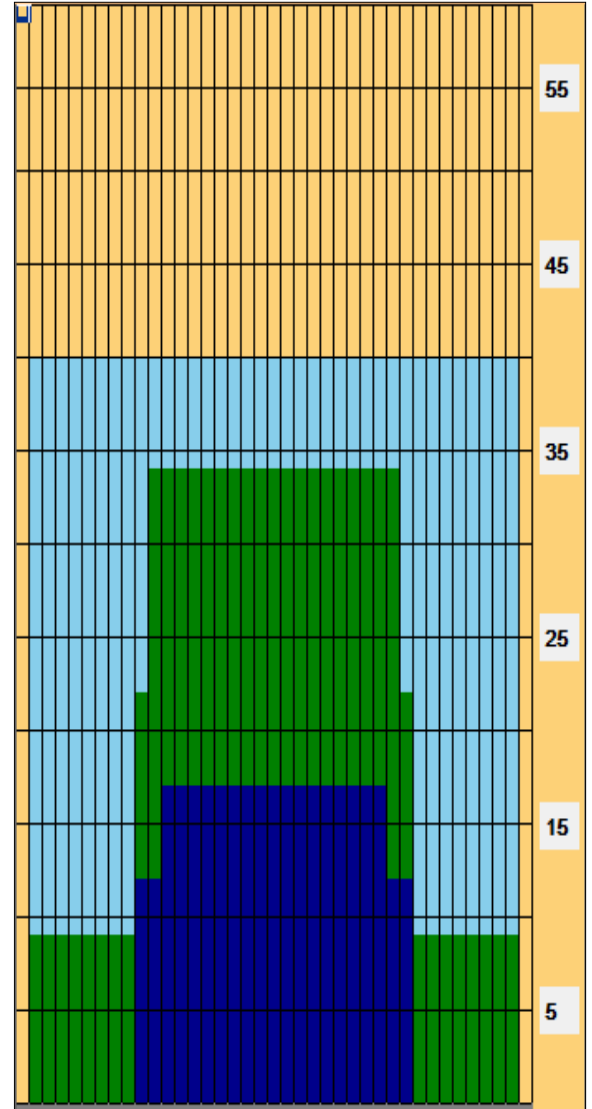

Kegel Recreation Series - WALL STREET - 7240

Oil Pattern Distance:	40 Feet	Reverse Brush Drop:	40	Oil Per Board:	45 uL
Forward Oil Total:	7.92 mL	Reverse Oil Total:	9.81 mL	Volume Oil Total:	17.73 mL
Forward Boards Crossed:	176 Boards	Reverse Boards Crossed:	218 Boards	Total Boards Crossed:	394 Boards

	Start	Stop	Loads	Speed	Crossed	Start	End	Feet	T.Oil
1	2L	2R	1	18	37	0.0	0.0	0.0	1665
2	10L	10R	3	18	63	0.0	7.6	7.6	2835
3	10L	10R	2	18	42	7.6	12.7	5.1	1890
4	12L	12R	2	18	34	12.7	17.8	5.1	1530
5	2L	2R	0	18	0	17.8	24.0	6.2	0
6	2L	2R	0	22	0	24.0	32.0	8.0	0
7	2L	2R	0	30	0	32.0	40.0	8.0	0

<p> WALL STREET - 7240 Unlike WALL STREET of today, this 40 foot pattern yields no surprises and is defined heavily at the 10th board. To be successful on the WALL STREET, we advise you to place your position near the big dot and bowl over the second arrow so your scores will flourish!</p>

Item	3L-7L:18L-18R	8L-12L:18L-18R	13L-17L:18L-18R	18L-18R:17R-13R	18L-18R:12R-8R	18L-18R:7R-3R
Description	Outside Track:Middle	Middle Track:Middle	Inside Track:Middle	Middle: Inside Track	Middle:Middle Track	Middle:Outside Track
Track Zone Ratio	9	1.8	1	1	1.8	9