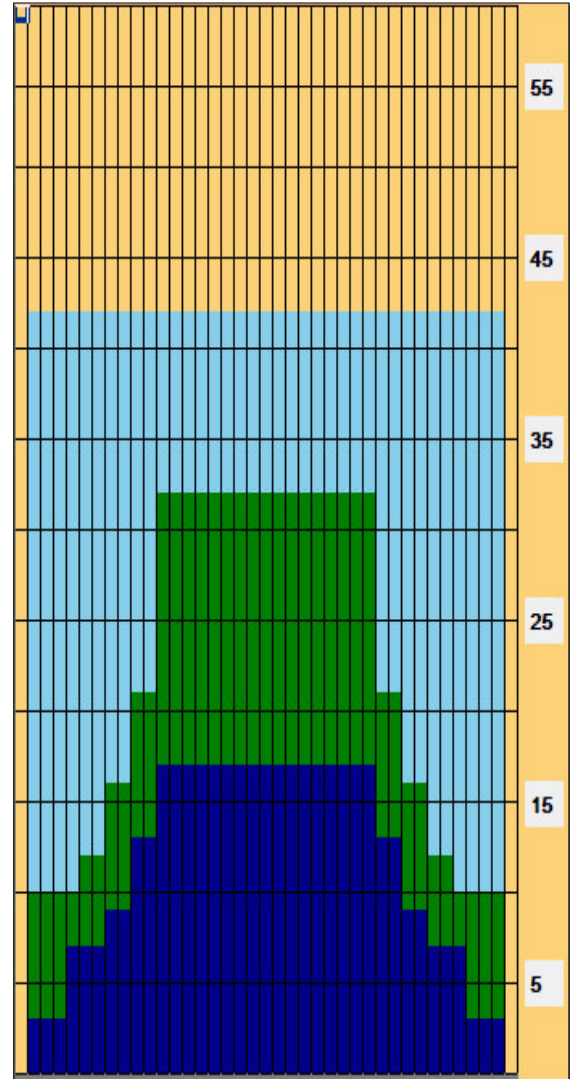

2742 - Dreispitz Bowling - BM 2018

Oil Pattern Distance: 42 Feet **Reverse Brush Drop:** 42 **Oil Per Board:** 45 uL
Forward Oil Total: 12.33 mL **Reverse Oil Total:** 15.165 mL **Volume Oil Total:** 27.495 mL
Forward Boards Crossed: 274 Boards **Reverse Boards Crossed:** 337 Boards **Total Boards Crossed:** 611 Boards

	Start	Stop	Loads	Speed	Crossed	Start	End	Feet	T.Oil
1	2L	2R	3	14	111	0.0	3.9	3.9	4995
2	5L	5R	2	14	62	3.9	7.8	3.9	2790
3	8L	8R	1	14	25	7.8	9.7	1.9	1125
4	10L	10R	2	14	42	9.7	13.6	3.9	1890
5	12L	12R	2	14	34	13.6	17.5	3.9	1530
6	2L	2R	0	18	0	17.5	26.0	8.5	0
7	2L	2R	0	22	0	26.0	34.0	8.0	0
8	2L	2R	0	22	0	34.0	42.0	8.0	0

Navigation: Forward Reverse More

	Start	Stop	Loads	Speed	Crossed	Start	End	Feet	T.Oil
1	2L	2R	0	22	0	42.0	32.0	-10.0	0
2	12L	12R	2	22	34	32.0	25.8	-6.2	1530
3	12L	12R	2	18	34	25.8	20.7	-5.1	1530
4	10L	10R	2	18	42	20.7	15.6	-5.1	1890
5	8L	8R	2	14	50	15.6	11.7	-3.9	2250
6	6L	6R	1	14	29	11.7	9.8	-1.9	1305
7	2L	2R	4	10	148	9.8	4.2	-5.6	6660
8	2L	2R	0	10	0	4.2	0.0	-4.2	0

Navigation: Forward Reverse More

Conditioner:
 Type In or Select
 One

 TransferType:
 Type In or Select
 One

- Forward
- Reverse
- Combined
- Buff

Item Description	3L-7L:18L-18R Outside Track:Middle	8L-12L:18L-18R Middle Track:Middle	13L-17L:18L-18R Inside Track:Middle	18L-18R:17R-13R Middle: Inside Track	18L-18R:12R-8R Middle:Middle Track	18L-18R:7R-3R Middle:Outside Track
Track Zone Ratio	2.67	1.39	1	1	1.39	2.67