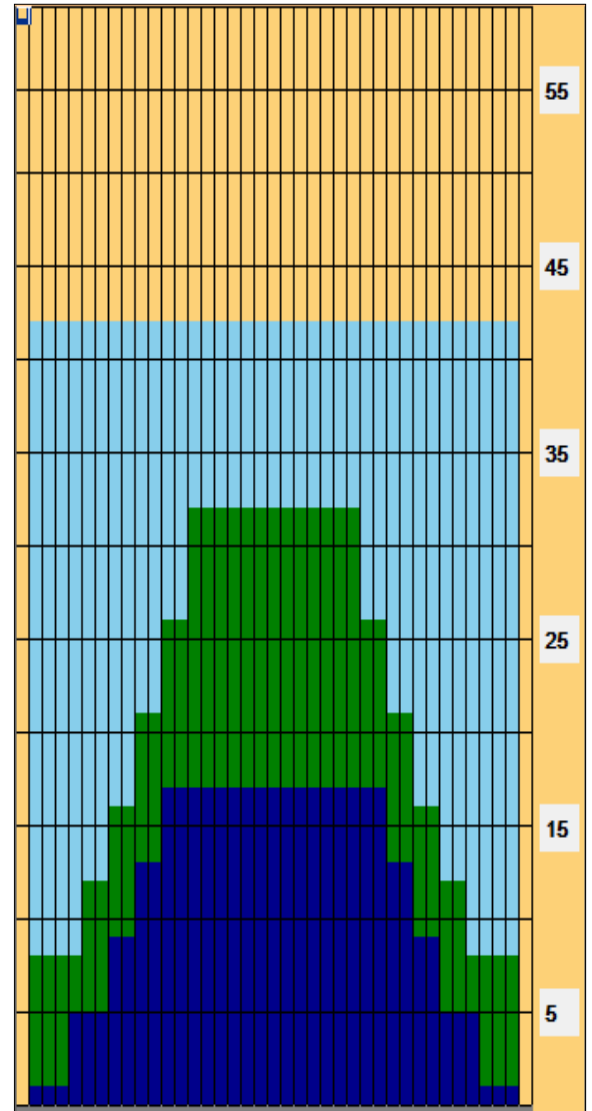

# 3342 - Dreispitz Bowling BBL 2017

**Oil Pattern Distance:** 42 Feet      **Reverse Brush Drop:** 42      **Oil Per Board:** 45 uL  
**Forward Oil Total:** 11.79 mL      **Reverse Oil Total:** 14.445 mL      **Volume Oil Total:** 26.235 mL  
**Forward Boards Crossed:** 262 Boards      **Reverse Boards Crossed:** 321 Boards      **Total Boards Crossed:** 583 Boards

	Start	Stop	Loads	Speed	Crossed	Start	End	Feet	T.Oil
1	2L	2R	2	14	74	0.0	1.9	1.9	3330
2	5L	5R	2	14	62	1.9	5.8	3.9	2790
3	8L	8R	2	14	50	5.8	9.7	3.9	2250
4	10L	10R	2	14	42	9.7	13.6	3.9	1890
5	12L	12R	2	14	34	13.6	17.5	3.9	1530
6	2L	2R	0	18	0	17.5	26.0	8.5	0
7	2L	2R	0	22	0	26.0	34.0	8.0	0
8	2L	2R	0	22	0	34.0	42.0	8.0	0

	Start	Stop	Loads	Speed	Crossed	Start	End	Feet	T.Oil
1	2L	2R	0	22	0	42.0	32.0	-10.0	0
2	14L	14R	2	22	26	32.0	25.8	-6.2	1170
3	12L	12R	2	18	34	25.8	20.7	-5.1	1530
4	10L	10R	2	18	42	20.7	15.6	-5.1	1890
5	8L	8R	2	14	50	15.6	11.7	-3.9	2250
6	6L	6R	2	14	58	11.7	7.8	-3.9	2610
7	2L	2R	3	10	111	7.8	3.6	-4.2	4995
8	2L	2R	0	10	0	3.6	0.0	-3.6	0

Conditioner:  
Type In or Select One

TransferType:  
Type In or Select One

Forward

Reverse

Combined

Buff

Item	3L-7L:18L-18R	8L-12L:18L-18R	13L-17L:18L-18R	18L-18R:17R-13R	18L-18R:12R-8R	18L-18R:7R-3R
Description	Outside Track:Middle	Middle Track:Middle	Inside Track:Middle	Middle: Inside Track	Middle:Middle Track	Middle:Outside Track
Track Zone Ratio	3.29	1.42	1.02	1.02	1.42	3.29